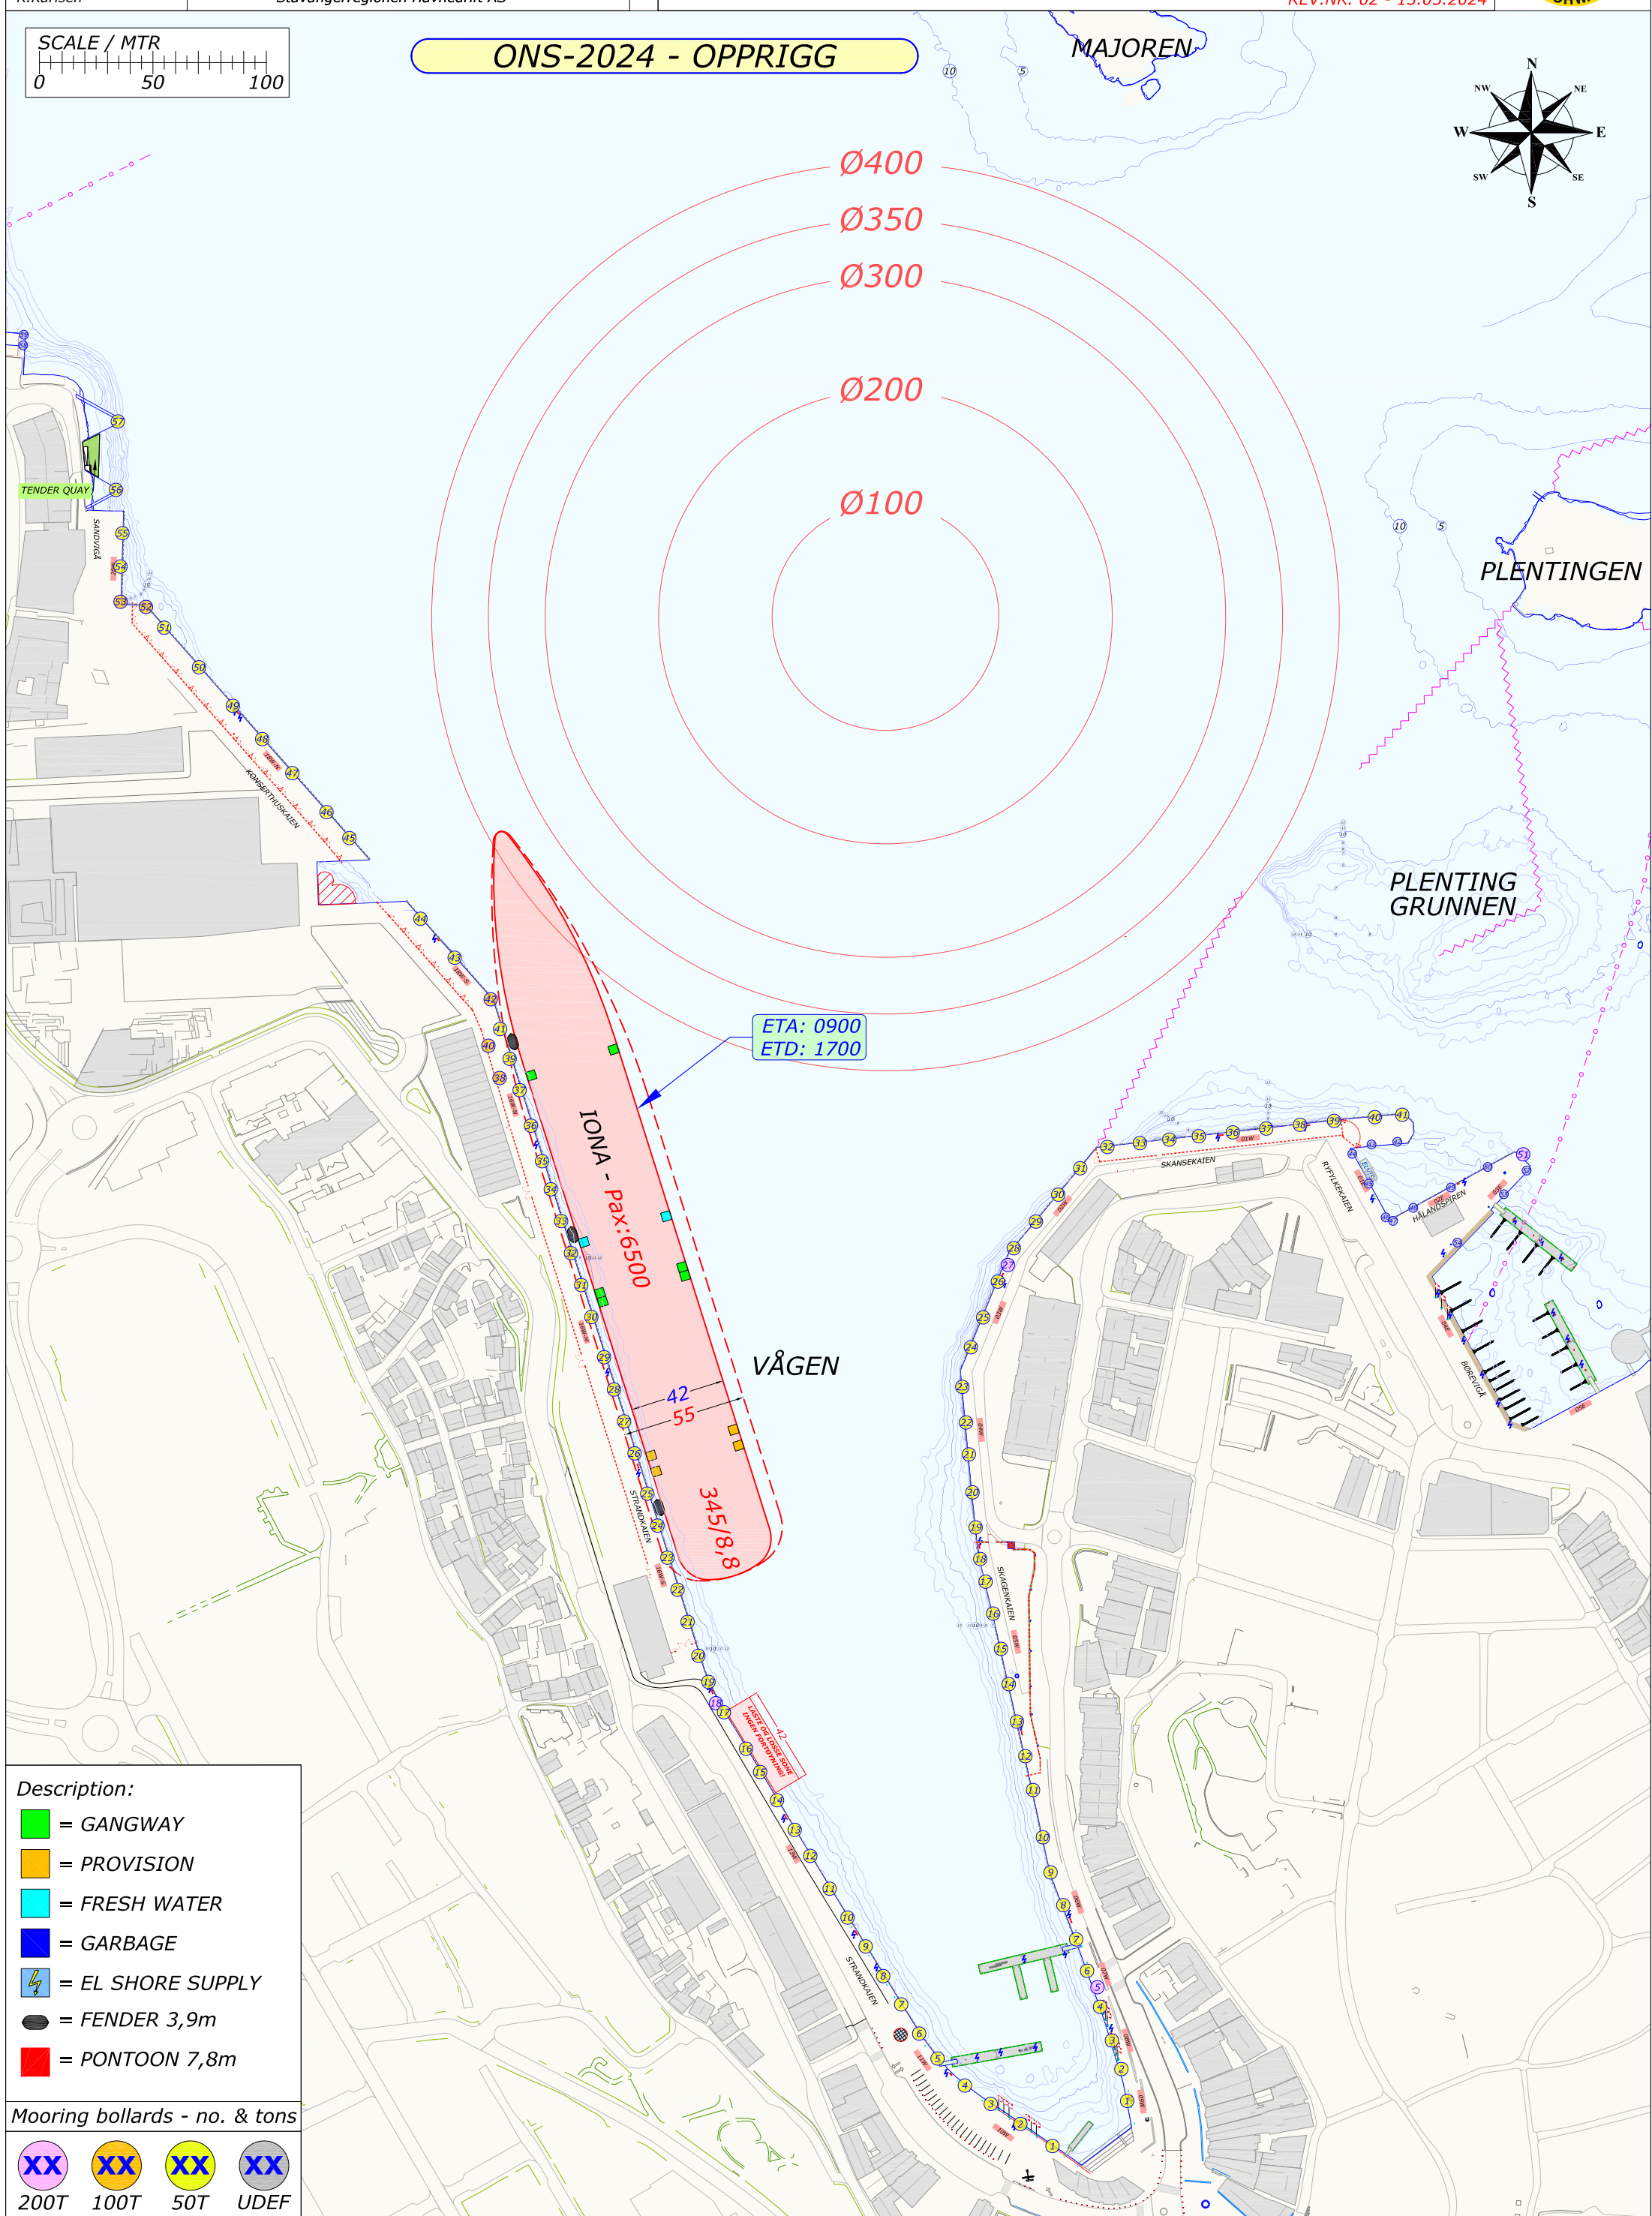

ONS-2024 - OPPRIGG

- Description:**
- = GANGWAY
 - = PROVISION
 - = FRESH WATER
 - = GARBAGE
 - ⚡ = EL SHORE SUPPLY
 - = FENDER 3,9m
 - = PONTOON 7,8m

- Mooring bollards - no. & tons**
- XX 200T
 - XX 100T
 - XX 50T
 - XX UDEF